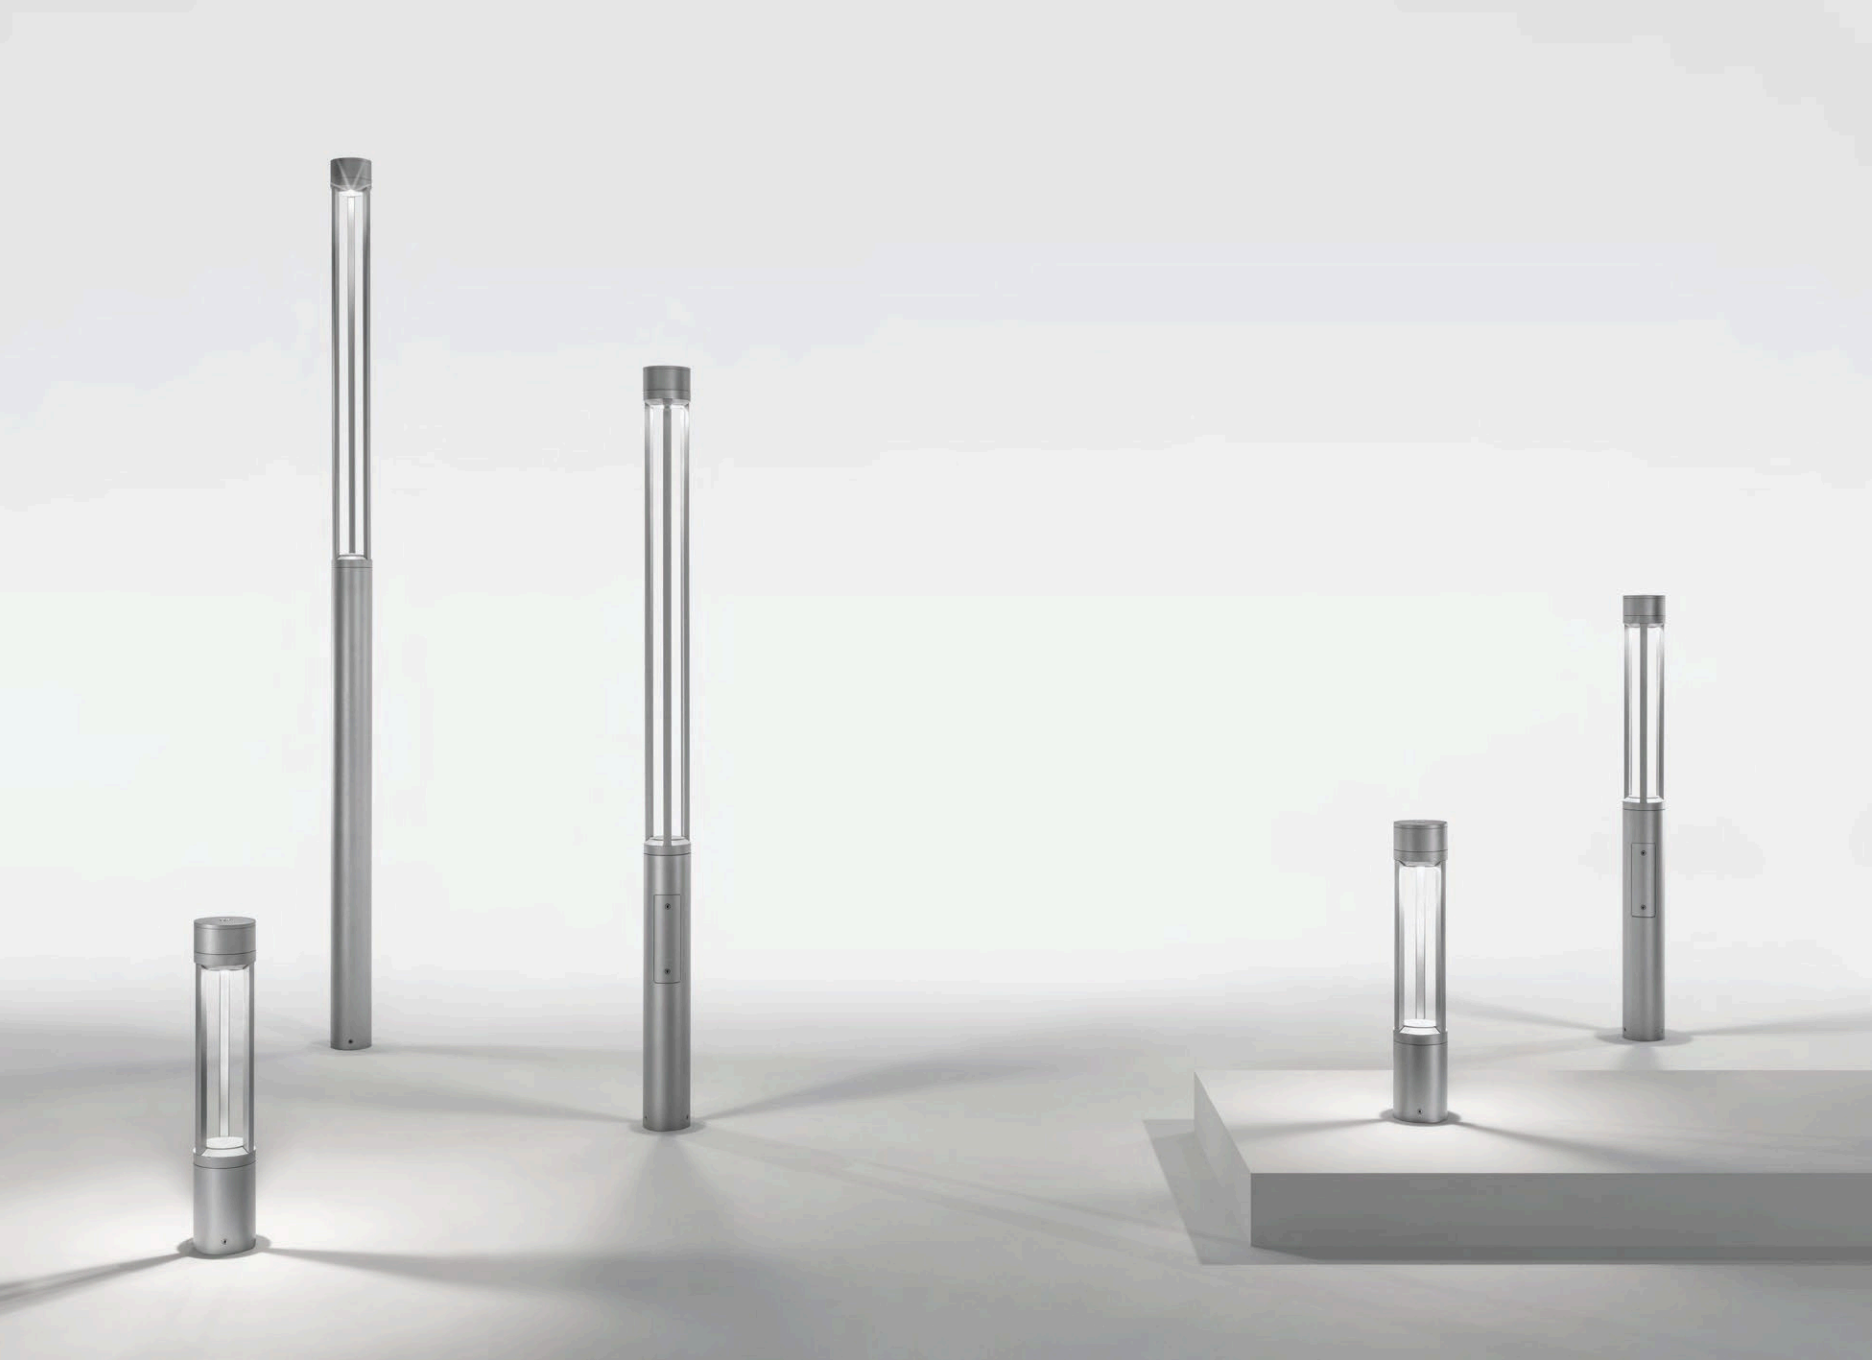

Tris

Exterior

TRIS collection

lighting post urban lighting

This collection is defined by classic elegant lines because of a linear design which is sober, free of sharp corners and generated by a cylindrical volume. The upper part of the structure is separated

from the lower one and it is lightened by 3 posts. When on, the structure of Tris disappears from sight, transformed into light. A series dedicated to the urban furniture, suitable for pedestrian areas and parks.

TRIS lighting post

TRIS collection

TRIS lighting post

IP66
IK 10

4 mm PMMA diffuser

ø 160 mm | 6 5/16"

h. 900 mm | 35 7/16"

h. 1800 mm | 70 7/8"